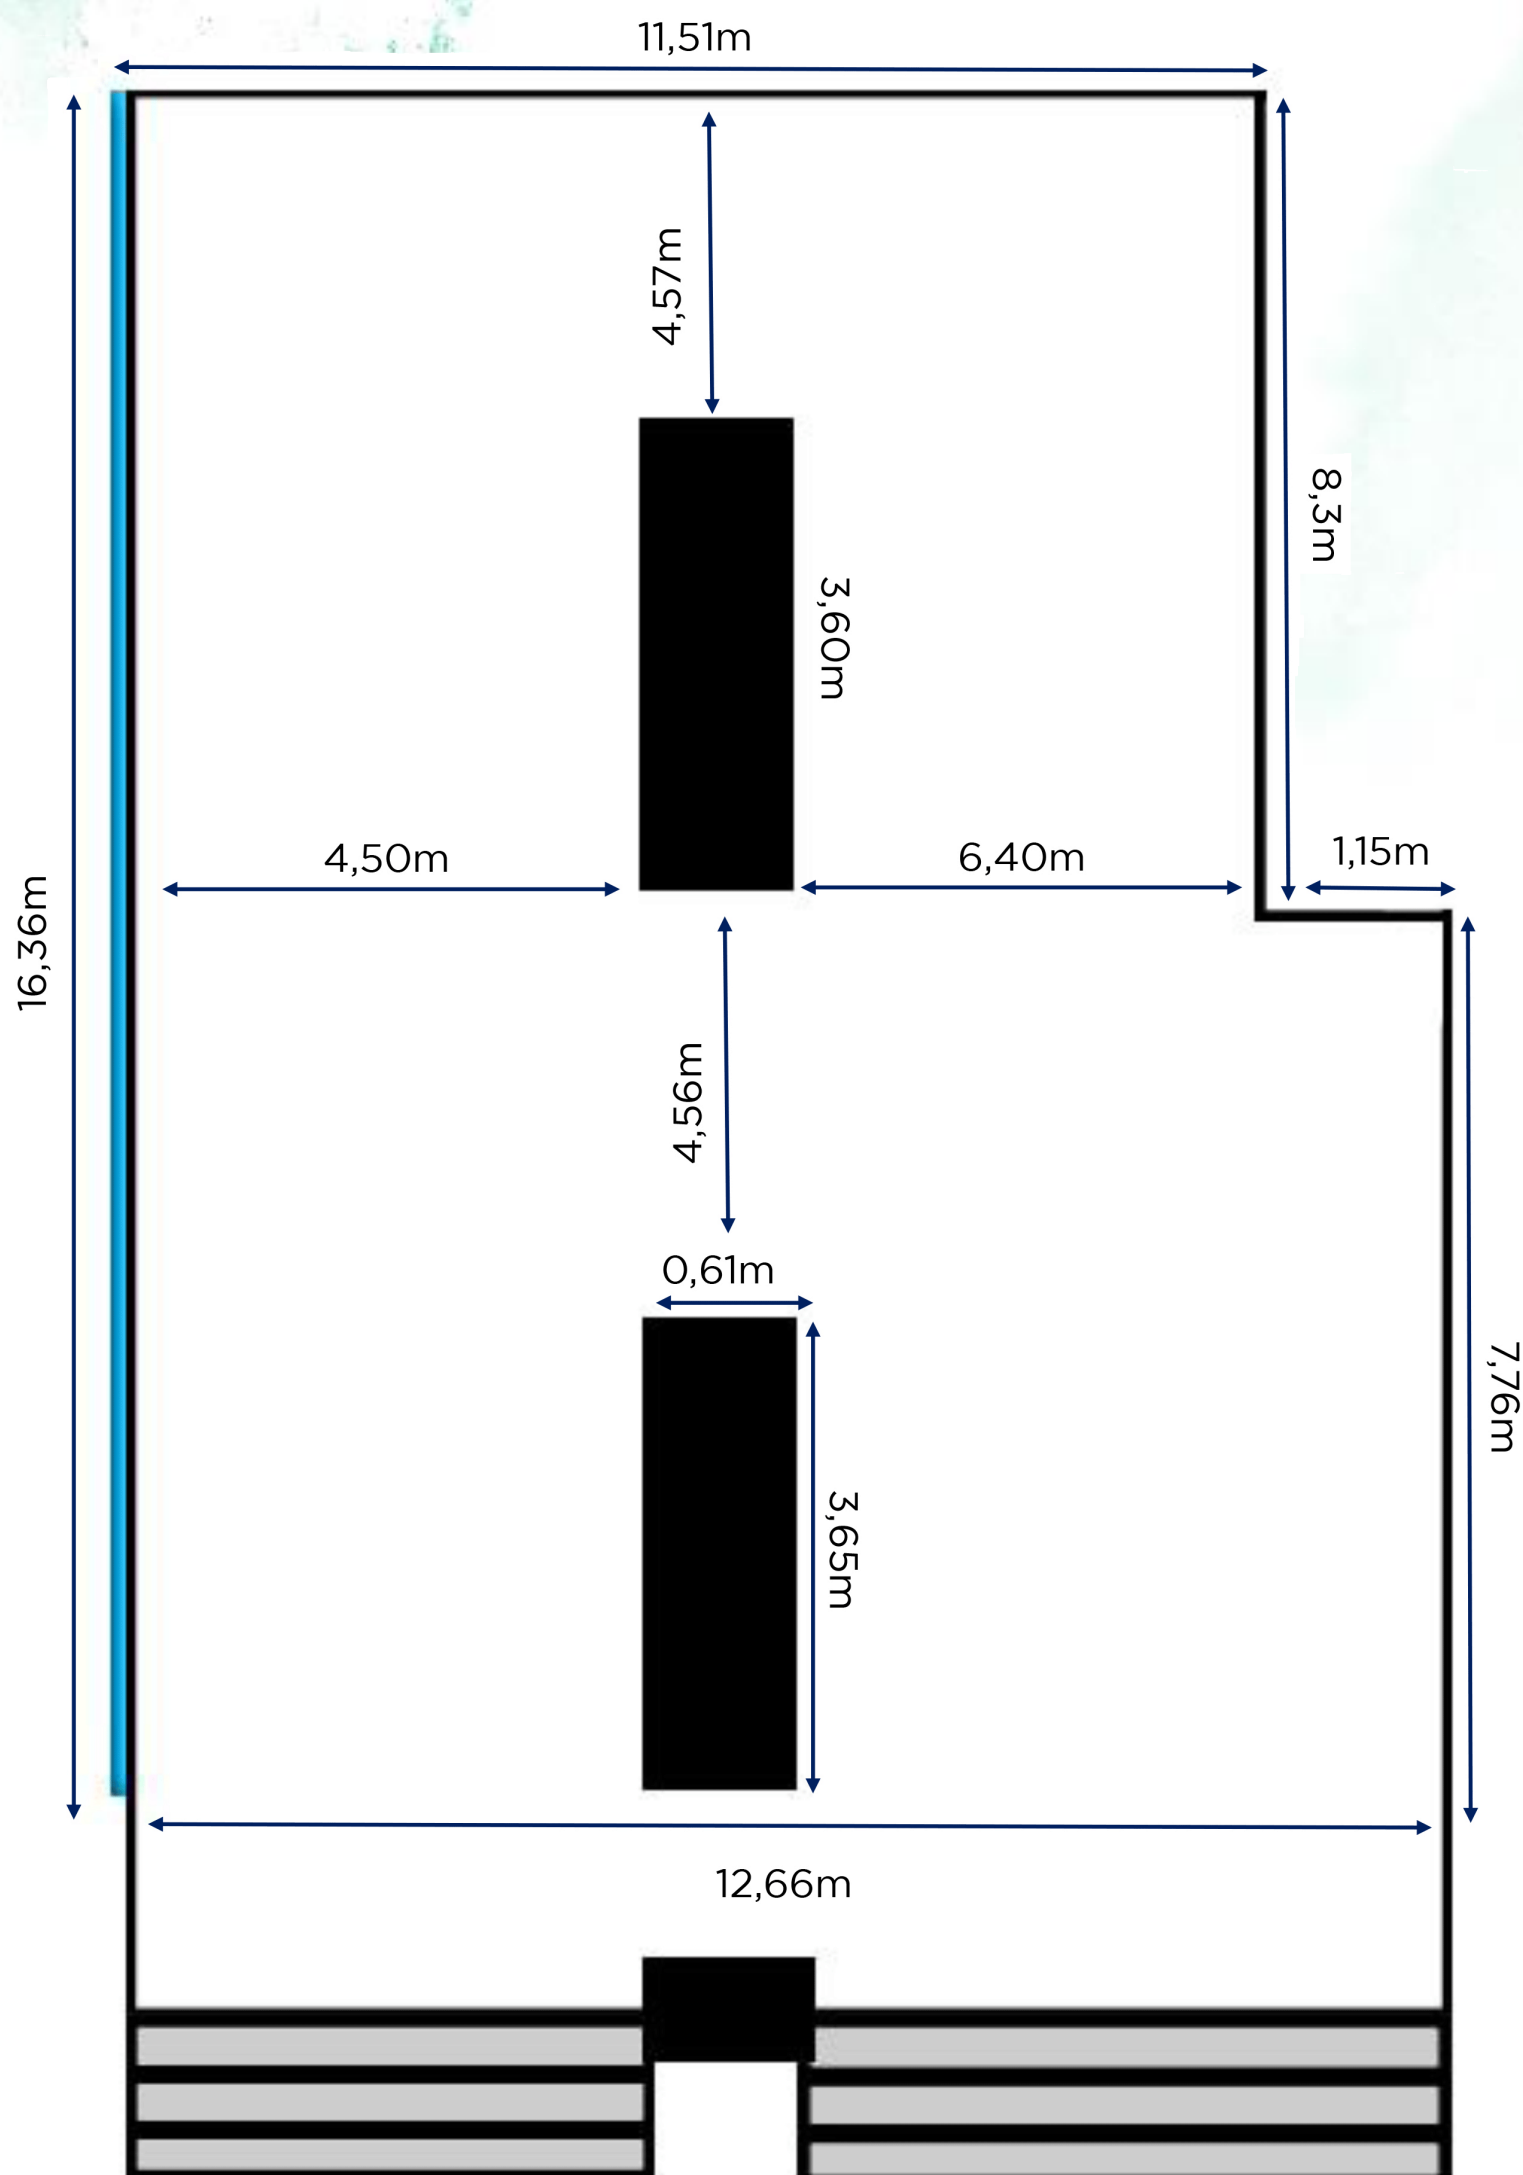

NEW HALL

MELIÀ
BARAJAS
MADRID

Ceiling Height:
3,22m (max) 2,75m (min)