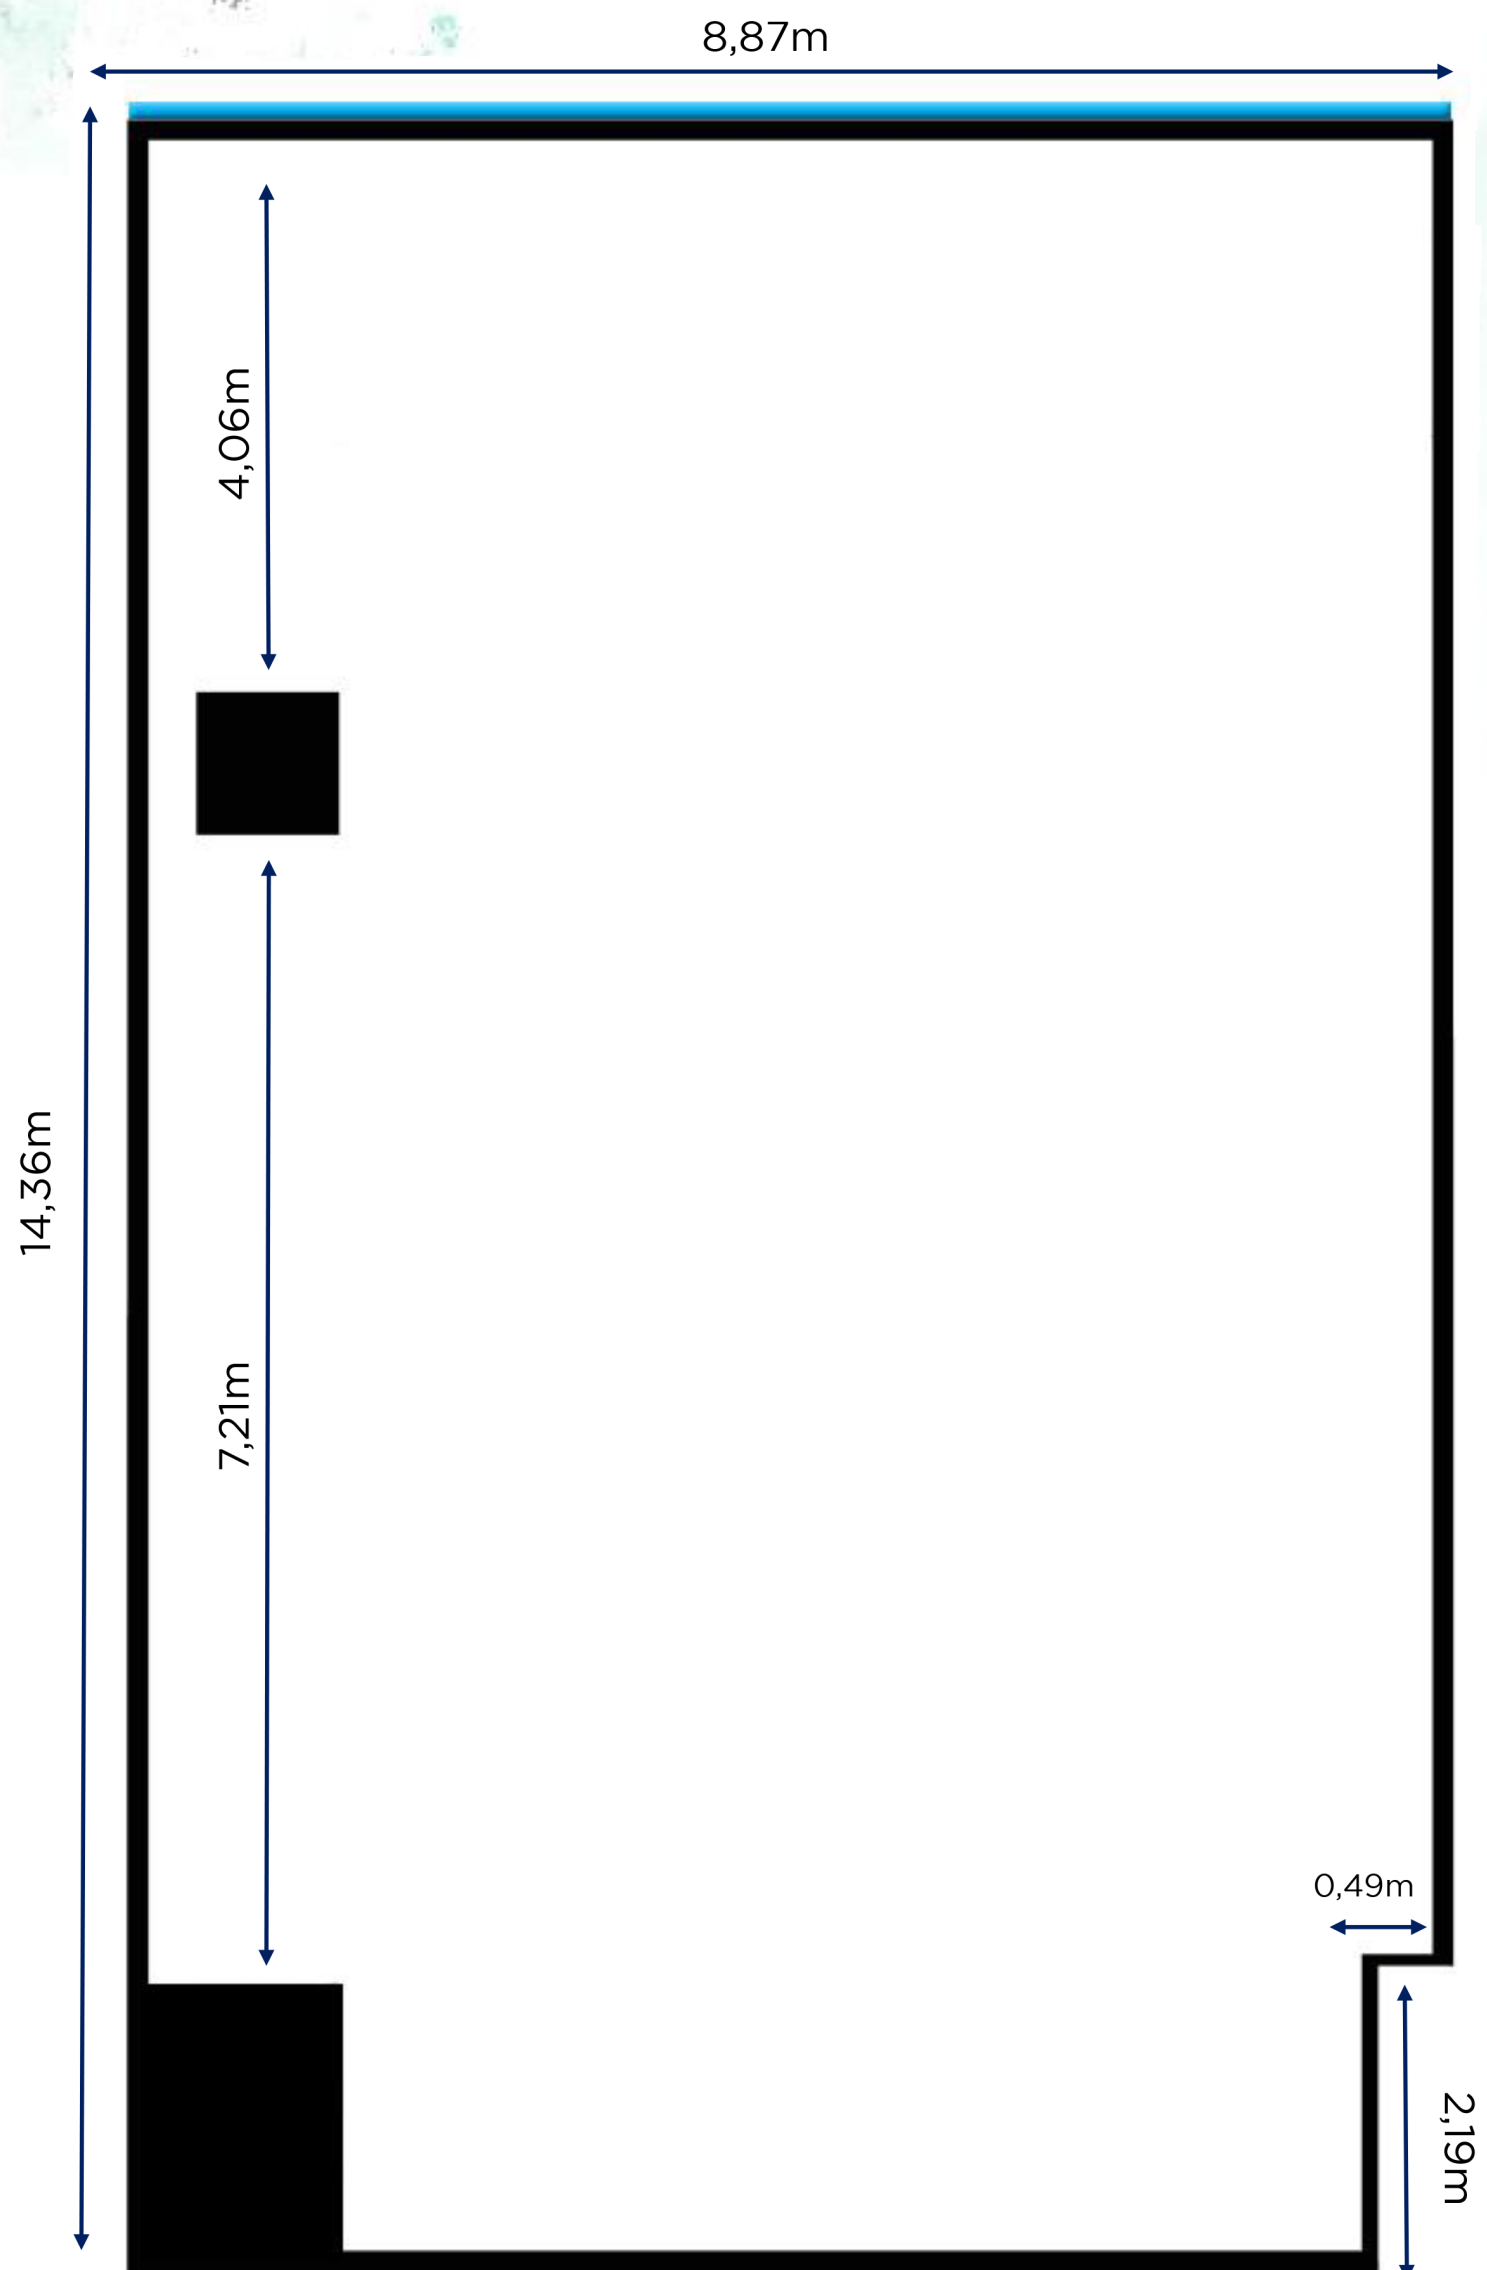

# MADRID A

MELIÀ  
BARAJAS  
MADRID

Ceiling Height:  
3,44m (max) 3,00m (min)

# MADRID B

MELIÀ  
BARAJAS  
MADRID

Ceiling Height:  
3,44m (max) 3,00m (min)

# MADRID C

MELIÀ  
BARAJAS  
MADRID

Ceiling Height:  
3,44m (max) 3,00m (min)