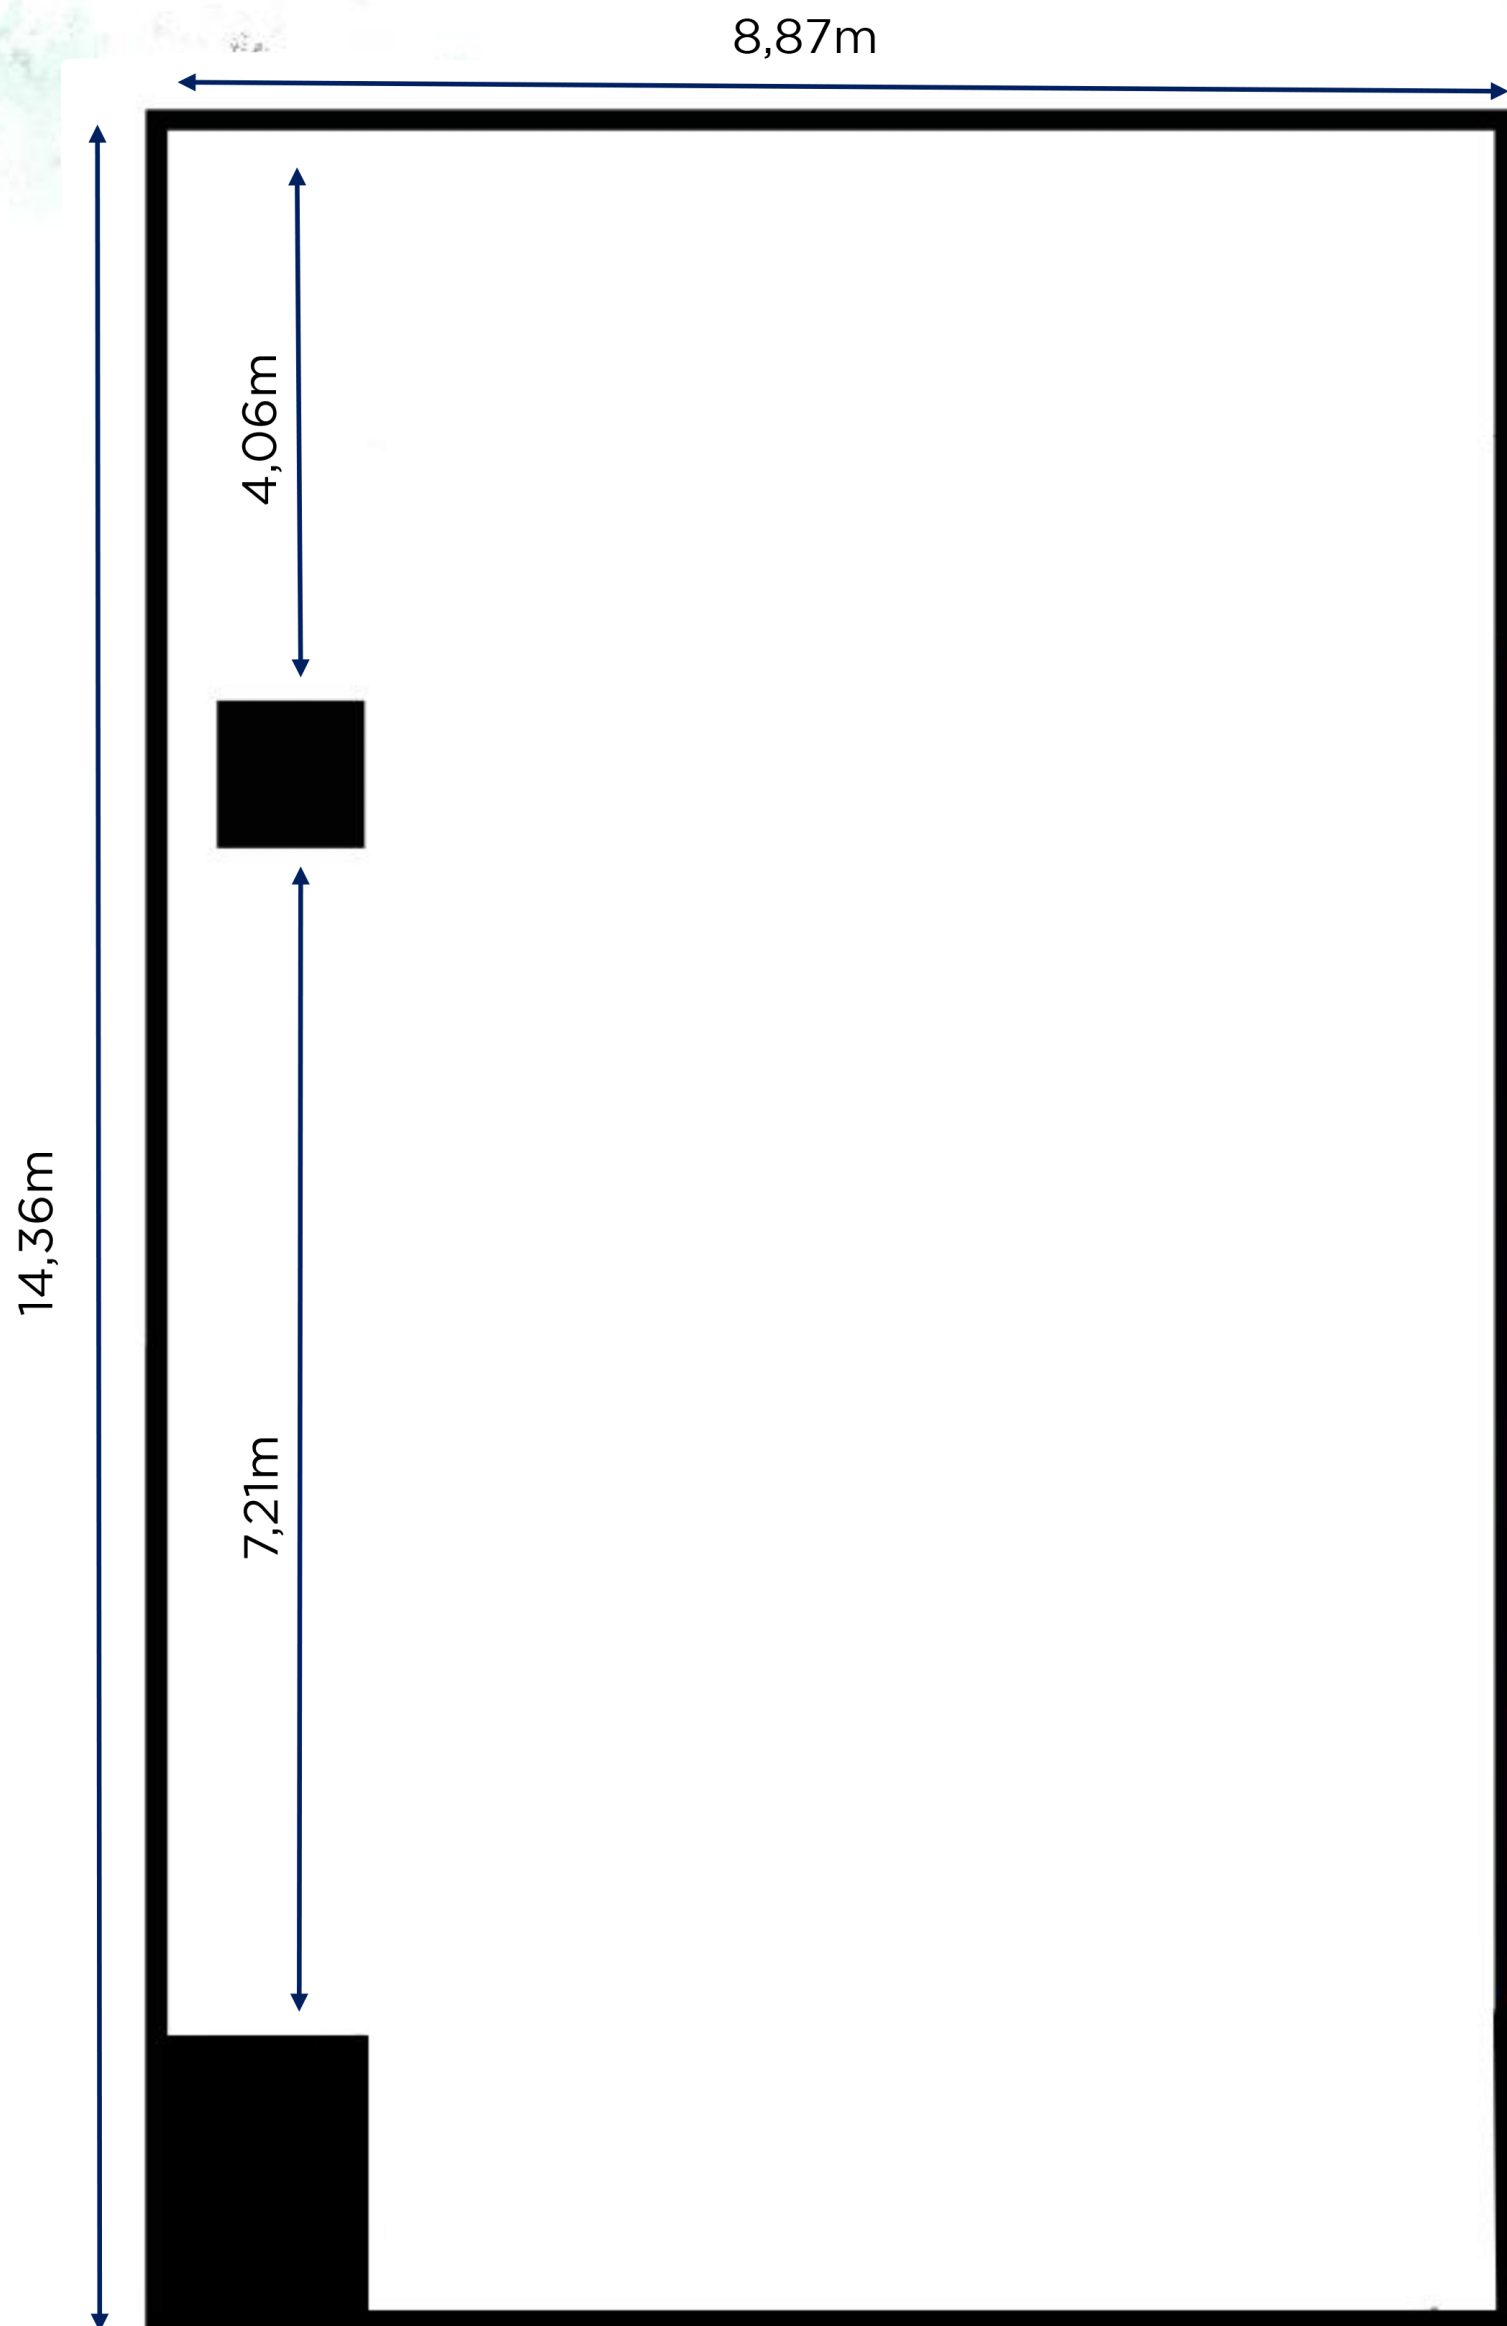

# **MEETING ROOMS FLOOR PLAN**

**MELIÀ**  
BARAJAS  

---

MADRID

# GRANADA

MELIÀ  
BARAJAS  
MADRID

Ceiling Height:  
3,30m (max) 2,90m (min)

# MADRID A

MELIÀ  
BARAJAS  
MADRID

Ceiling Height:  
3,44m (max) 3,00m (min)