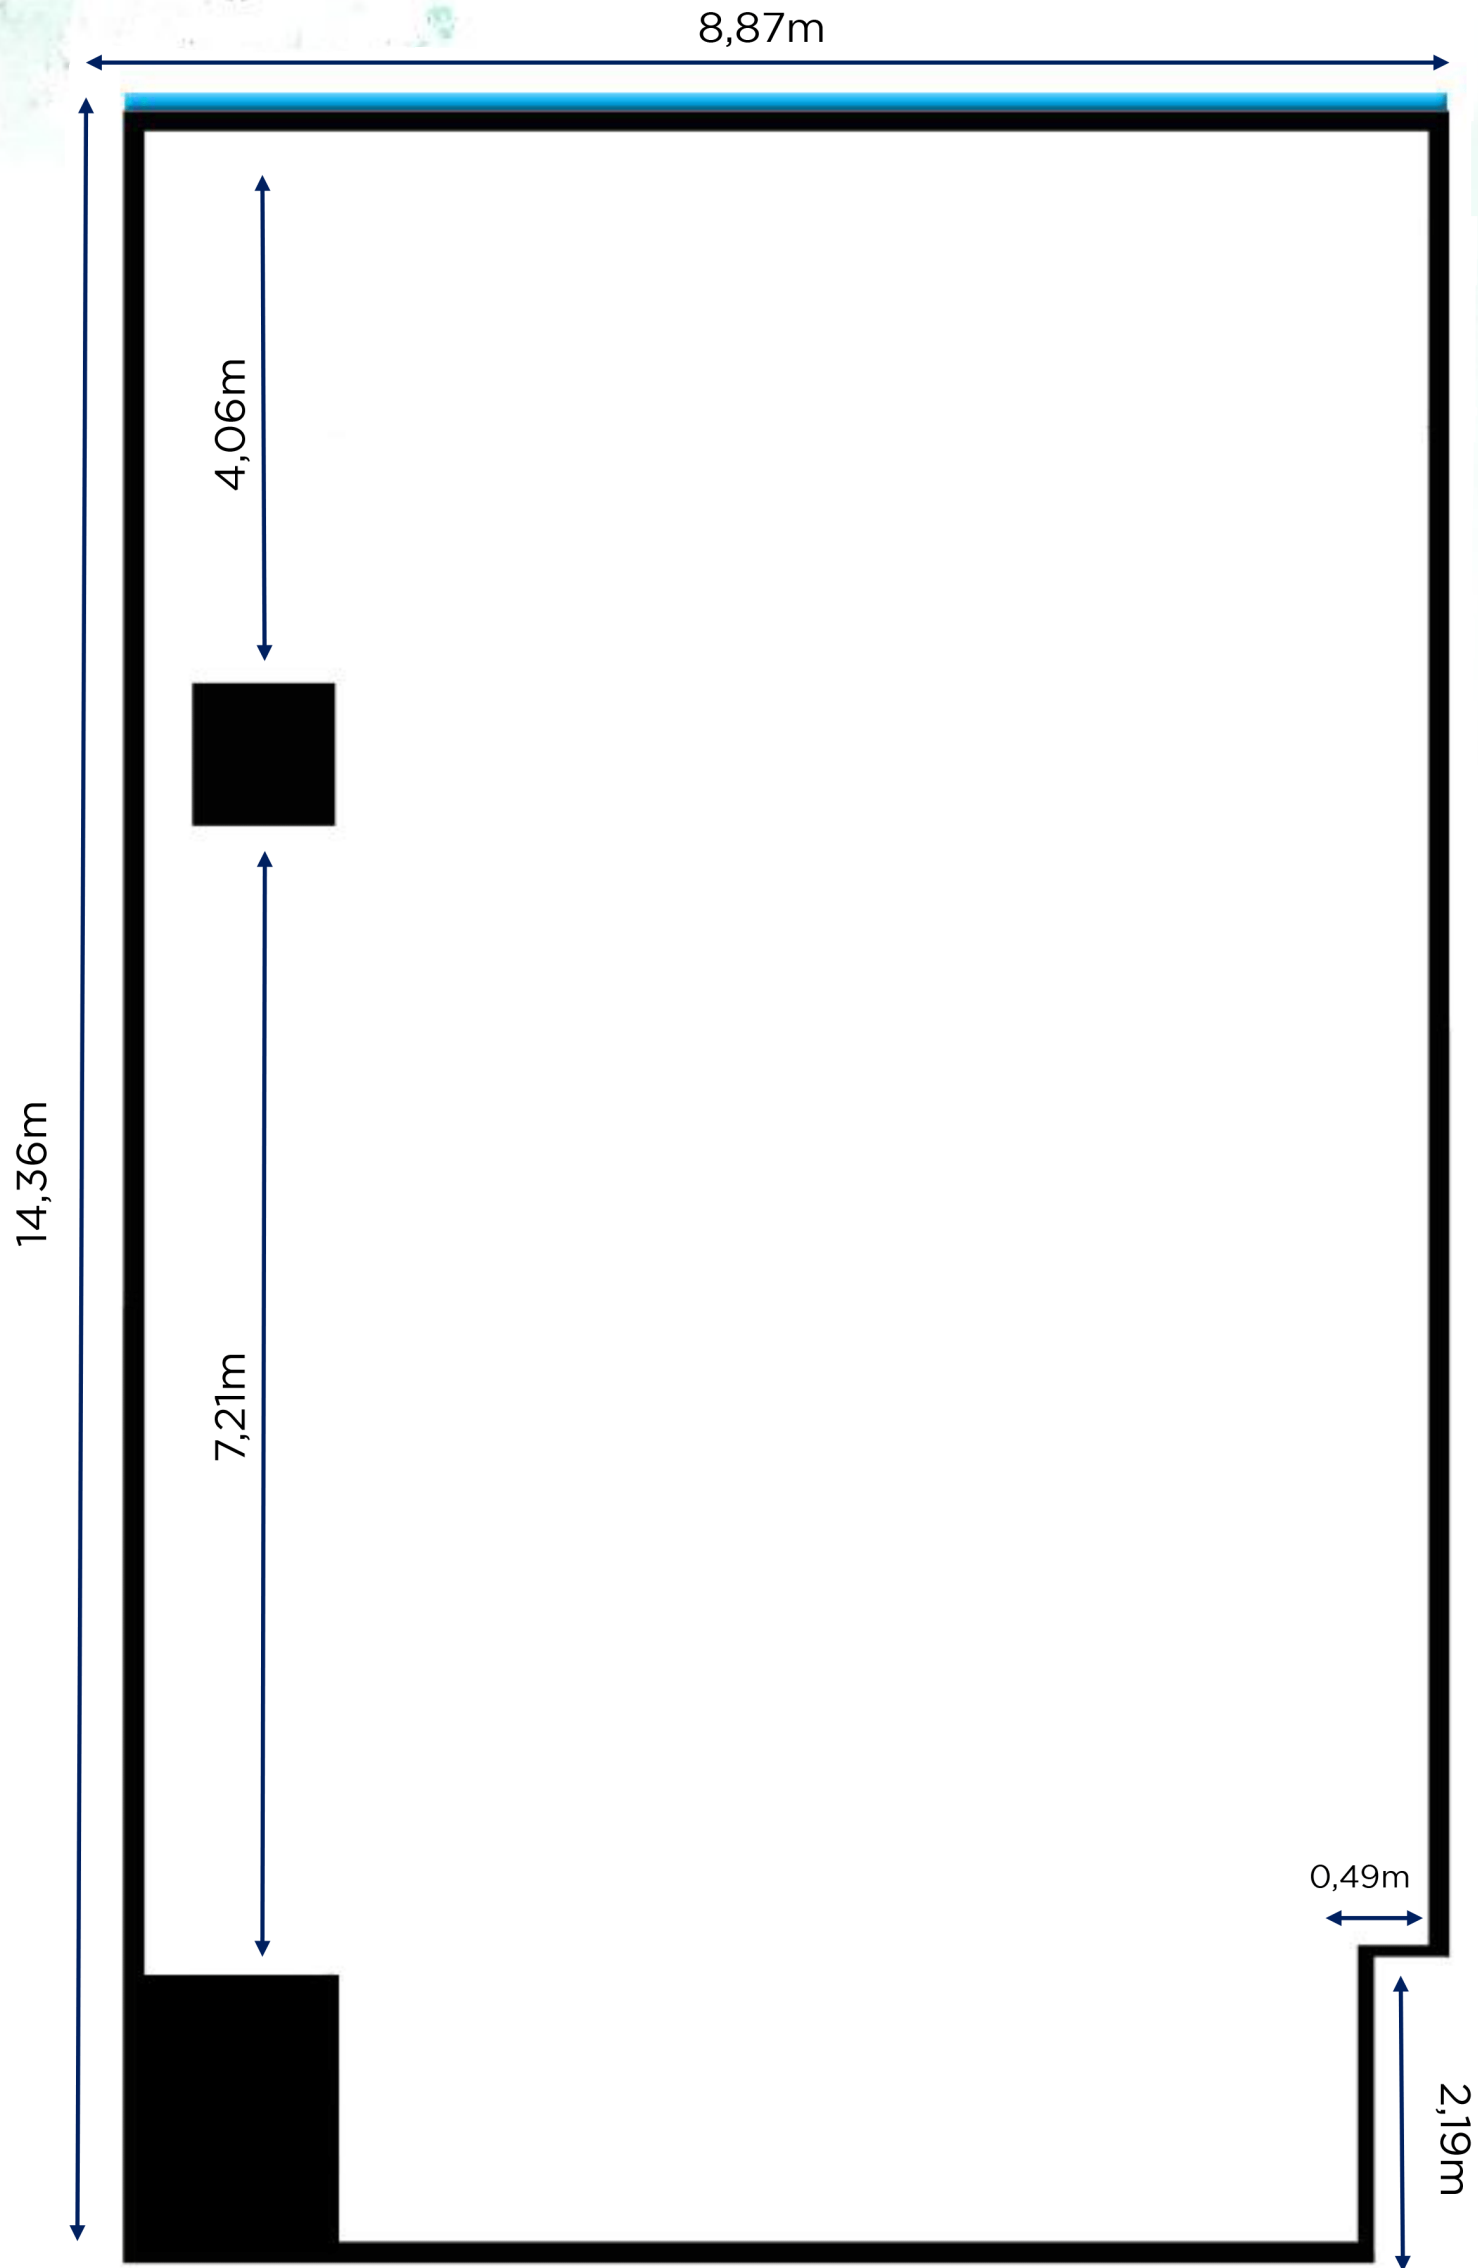

# **MEETING ROOMS FLOOR PLAN**

**MELIÀ**  
BARAJAS  

---

MADRID

# GRANADA

MELIÀ  
BARAJAS  
MADRID

Ceiling Height:  
3,30m (max) 2,90m (min)

# MADRID A

MELIÀ  
BARAJAS  
MADRID

Ceiling Height:  
3,44m (max) 3,00m (min)

# MADRID B

MELIÀ  
BARAJAS  
MADRID

Ceiling Height:  
3,44m (max) 3,00m (min)