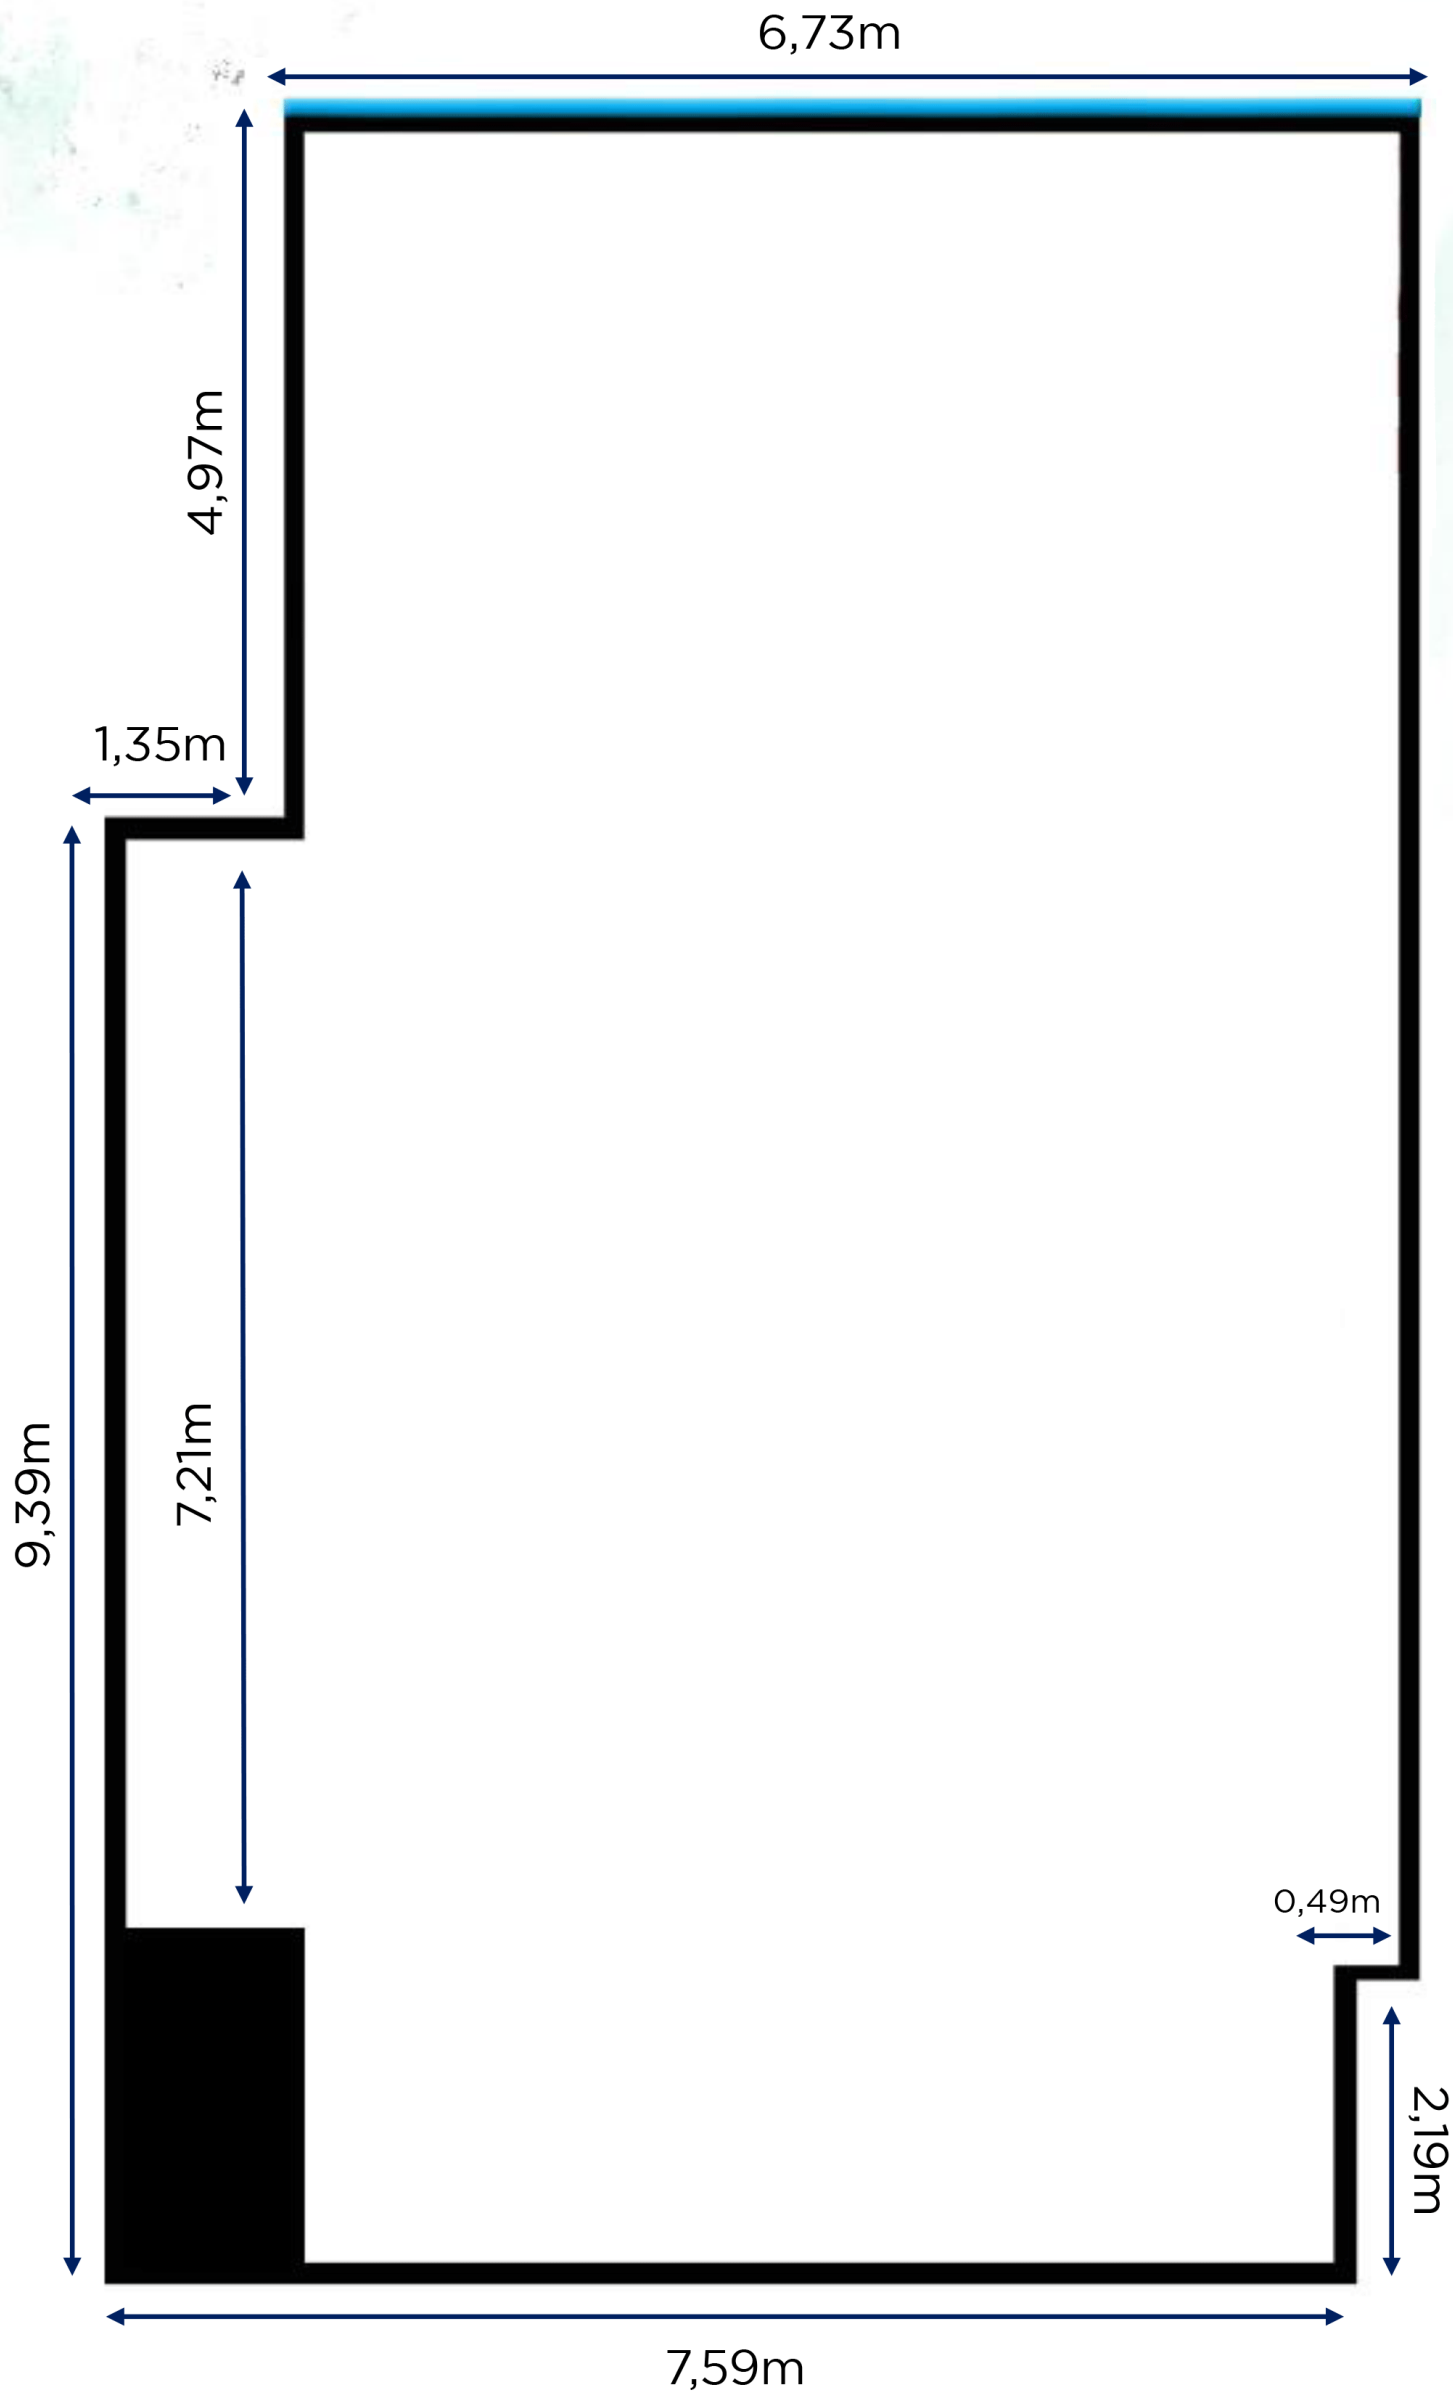

# MADRID B

MELIÀ  
BARAJAS  
MADRID

Ceiling Height:  
3,44m (max) 3,00m (min)

# MADRID C

MELIÀ  
BARAJAS  
MADRID

Ceiling Height:  
3,44m (max) 3,00m (min)

# MADRID D

MELIÀ  
BARAJAS  
MADRID

Ceiling Height:  
3,44m (max) 3,00m (min)

# MADRID E

MELIÀ  
BARAJAS  
MADRID

Ceiling Height:  
3,44m (max) 3,00m (min)